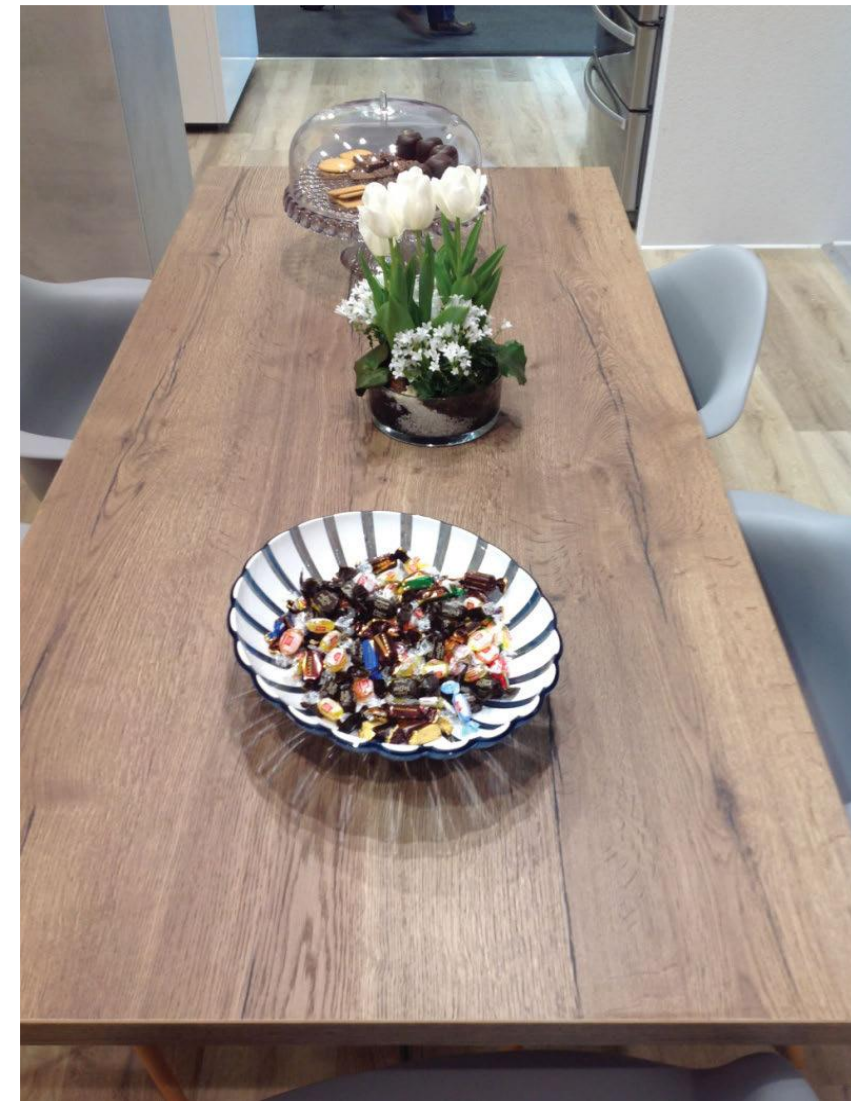

Тренд

Рустикальность